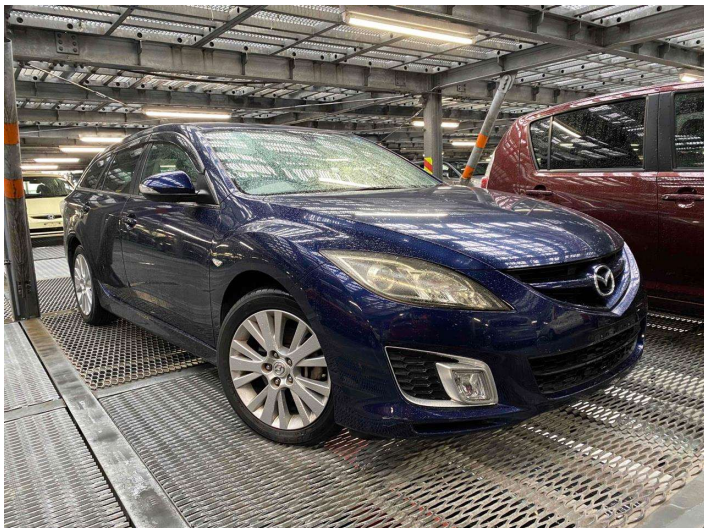

2008 Mazda Atenza SPORT WAGON 25S

Purchase Price **\$12,990**
Includes GST, Registration & Licensing

Finance may be available on this vehicle. Ask one of our friendly staff for more information.

Gain peace of mind with Mechanical Breakdown Insurance. **Ask us how.**

Body Style
5 door, Station Wagon

Odometer
61,400 km

Engine
2500 cc, Internal Combustion

Fuel Type
Petrol

Transmission
Auto, Front Wheel

Wheels
17", Factory Alloys

VIN
7AT0C139X23100039

Interior
Black, Cloth